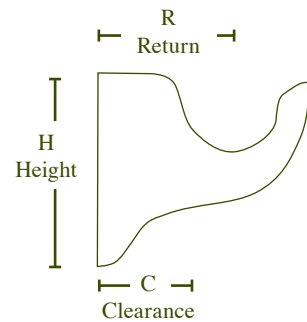

BRACKET REFERENCE CHART

Brackets for Use with 2 1/4" Poles

3060	Plain Resin Bracket
3062	Artichoke Bracket
3063	Fluted Tip Resin Bracket
3064	Scroll Leaf Bracket
23-204	Wood Traditional Bracket - 4.25" Return
23-207	Wood Traditional Bracket - 7" Return
23-224	Wood European Bracket - 4.25" Return
23-450	Inside Mount Sockets

Brackets for use with 2 1/4" or 3" Poles

3042	Acanthus Scroll Bracket
3065	Embellished Bracket
3066	Large Scroll Bracket
3067	Large Acanthus Bracket
3068	Large Beaded Bracket
3069	Basic Acanthus Bracket
3070	Acanthus Double Bracket - Front Rod