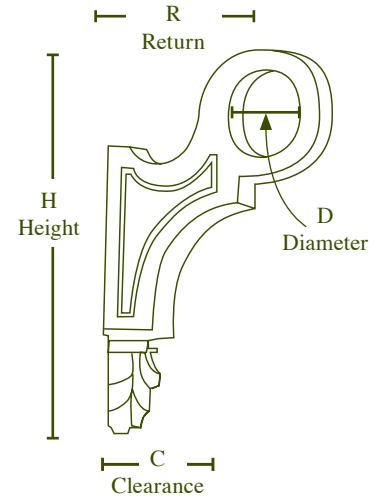

BRACKET REFERENCE CHART

Brackets for Use with 2 1/4" Poles

3060	Plain Resin Bracket
3062	Artichoke Bracket
3063	Fluted Tip Resin Bracket
3064	Scroll Leaf Bracket
23-204	Wood Traditional Bracket - 4.25" Return
23-207	Wood Traditional Bracket - 7" Return
23-224	Wood European Bracket - 4.25" Return
23-450	Inside Mount Sockets

Brackets for use with 2 1/4" or 3" Poles

3042	Acanthus Scroll Bracket
3065	Embellished Bracket
3066	Large Scroll Bracket
3067	Large Acanthus Bracket
3068	Large Beaded Bracket
3069	Basic Acanthus Bracket
3070	Acanthus Double Bracket - Front Rod

Brackets for Use with 3" Poles

33-204	Wood Traditional Bracket - 4.25" Return
33-207	Wood Traditional Bracket - 7" Return
33-224	Wood European Bracket - 4.25" Return

Sockets

13-450 - 1 3/8"
Inside Mount Sockets

23-450 - 2 1/4"
Inside Mount Sockets